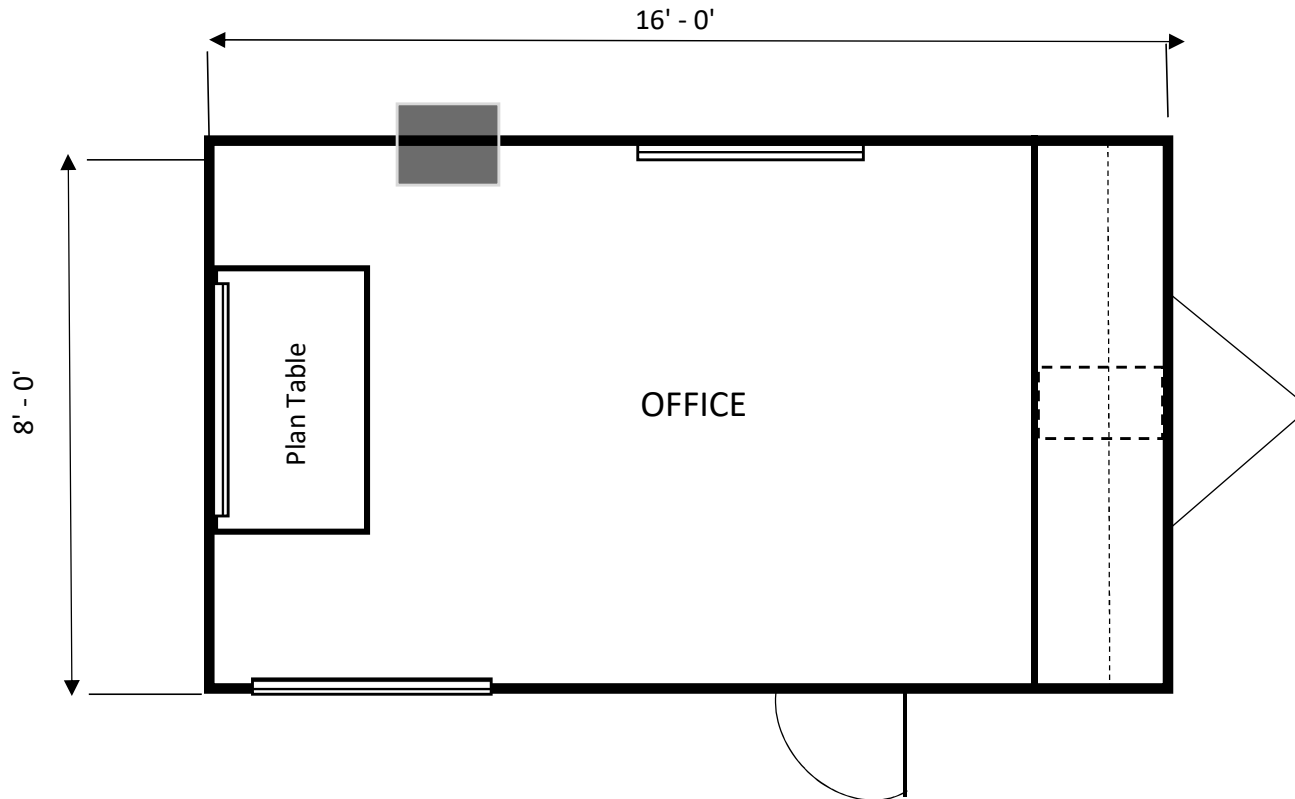

**MOBILE ON DEMAND STORAGE OF NY, INC.  
8X16 OFFICE TRAILER**

(\*Add additional 4 ft. on unit for the hitch)

Contact us at 631-289-6800 or Toll Free 800-542-4355

[www.modsny.com](http://www.modsny.com)

Most units include:

*Bathroom*

*Separate  
offices*

*Desks*

*Plan  
Tables*

*Heating  
and A/C*