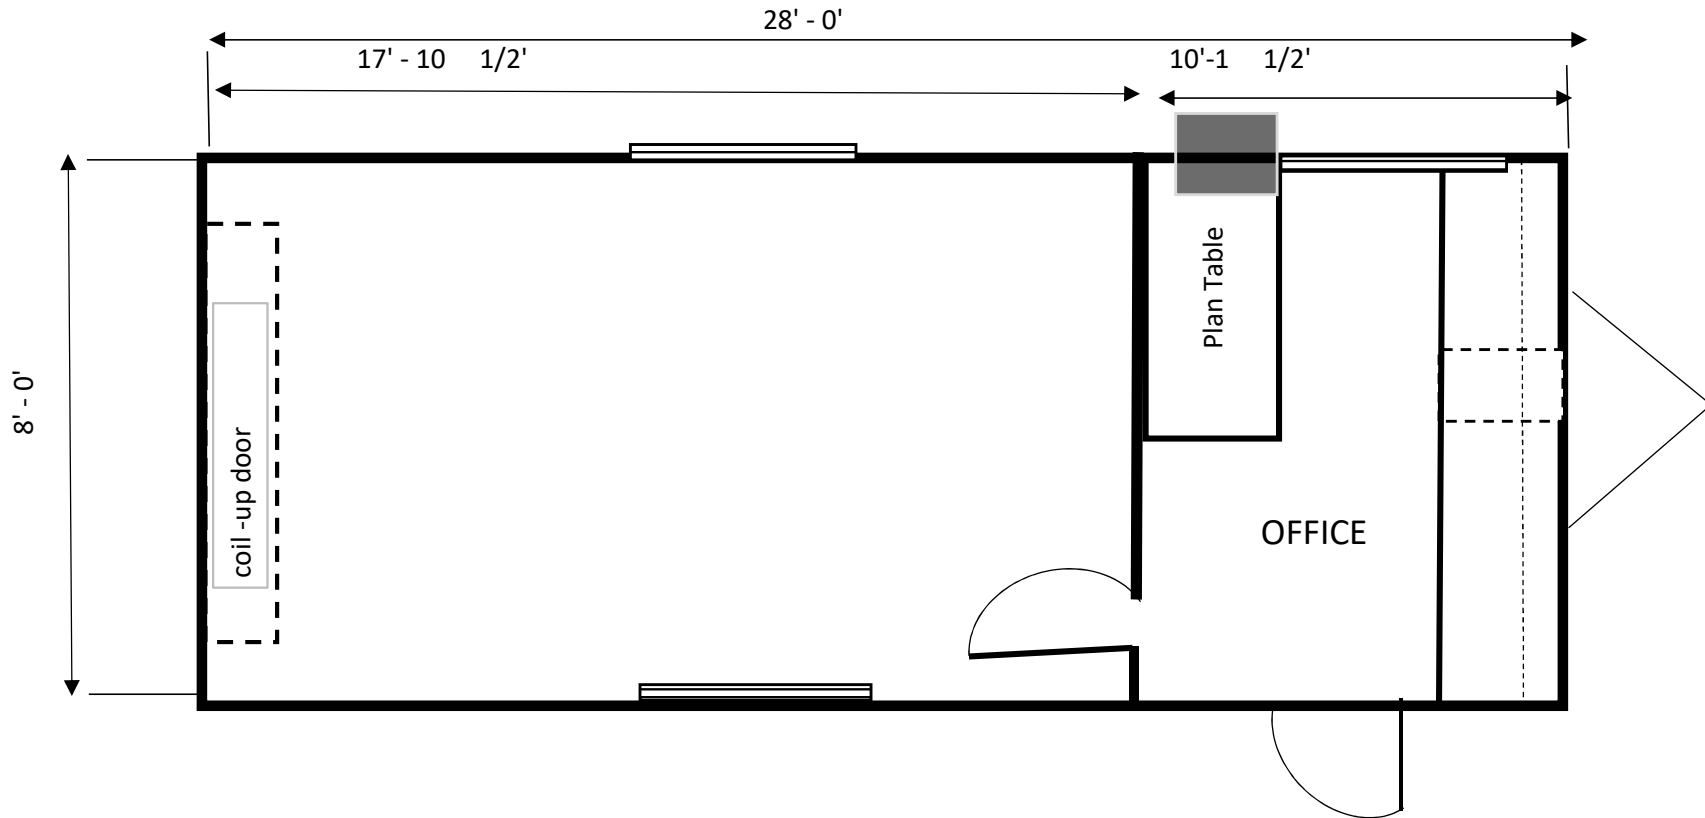

**MOBILE ON DEMAND STORAGE OF NY, INC.
8X28 OFFICE TRAILER/STOREVAN**

(*Add additional 4 ft. on unit for the hitch)

Contact us at 631-289-6800 or Toll Free 800-542-4355

www.modsny.com

Most units include:

Bathroom Separate offices Desks Plan Tables Heating and A/C