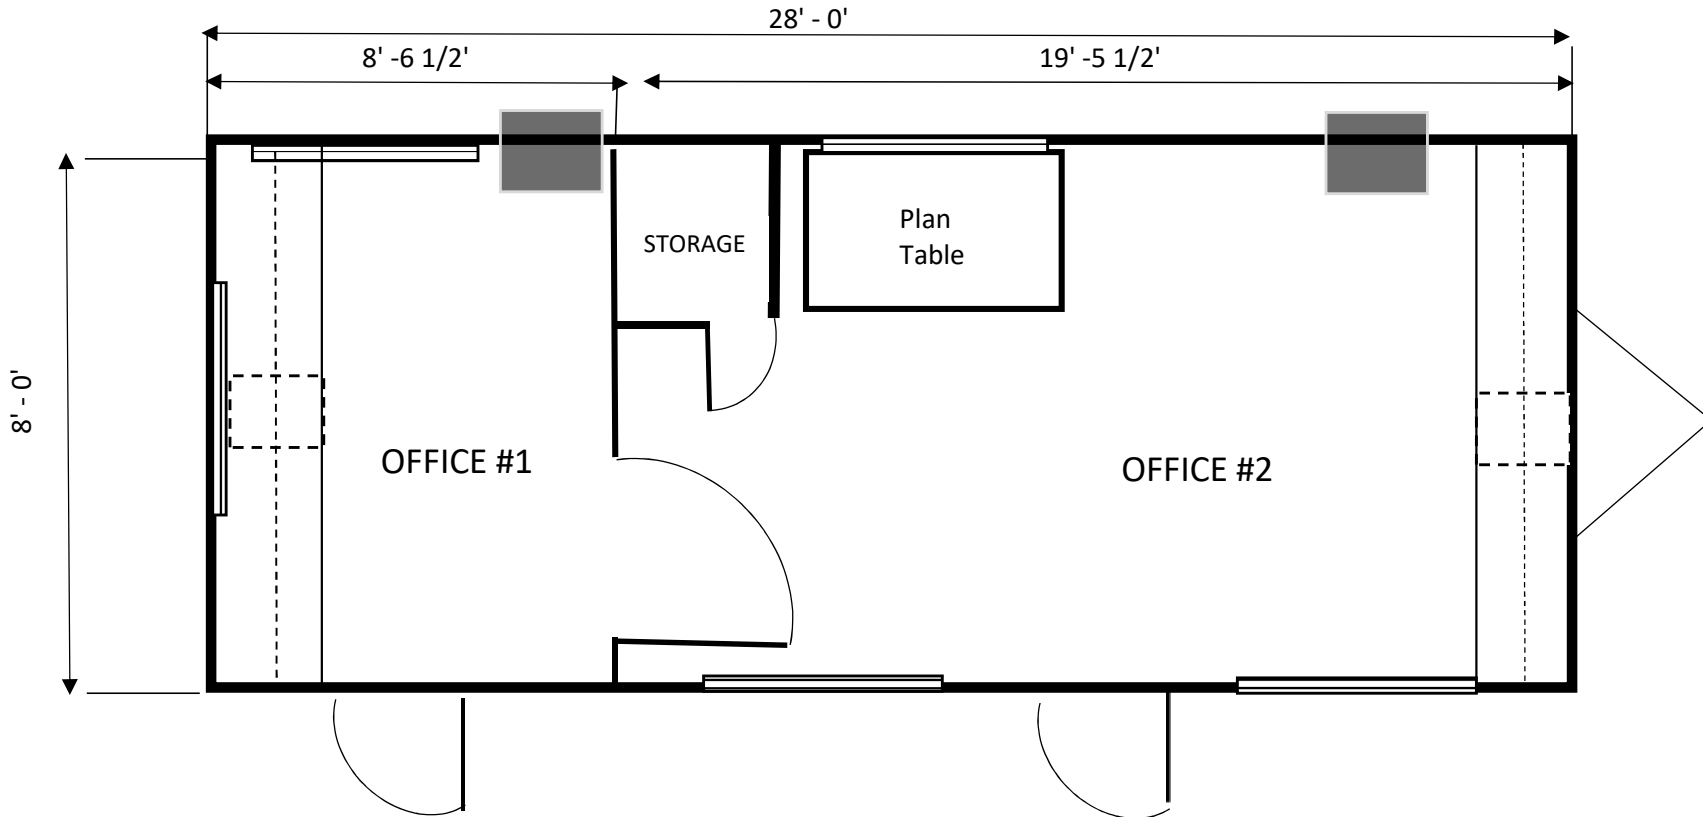

**MOBILE ON DEMAND STORAGE OF NY, INC.
8X28 OFFICE TRAILER**

(*Add additional 4 ft. on unit for the hitch)

Contact us at 631-289-6800 or Toll Free 800-542-4355

www.modsny.com

Most units include:

Bathroom

*Separate
offices*

Desks

*Plan
Tables*

*Heating
and A/C*