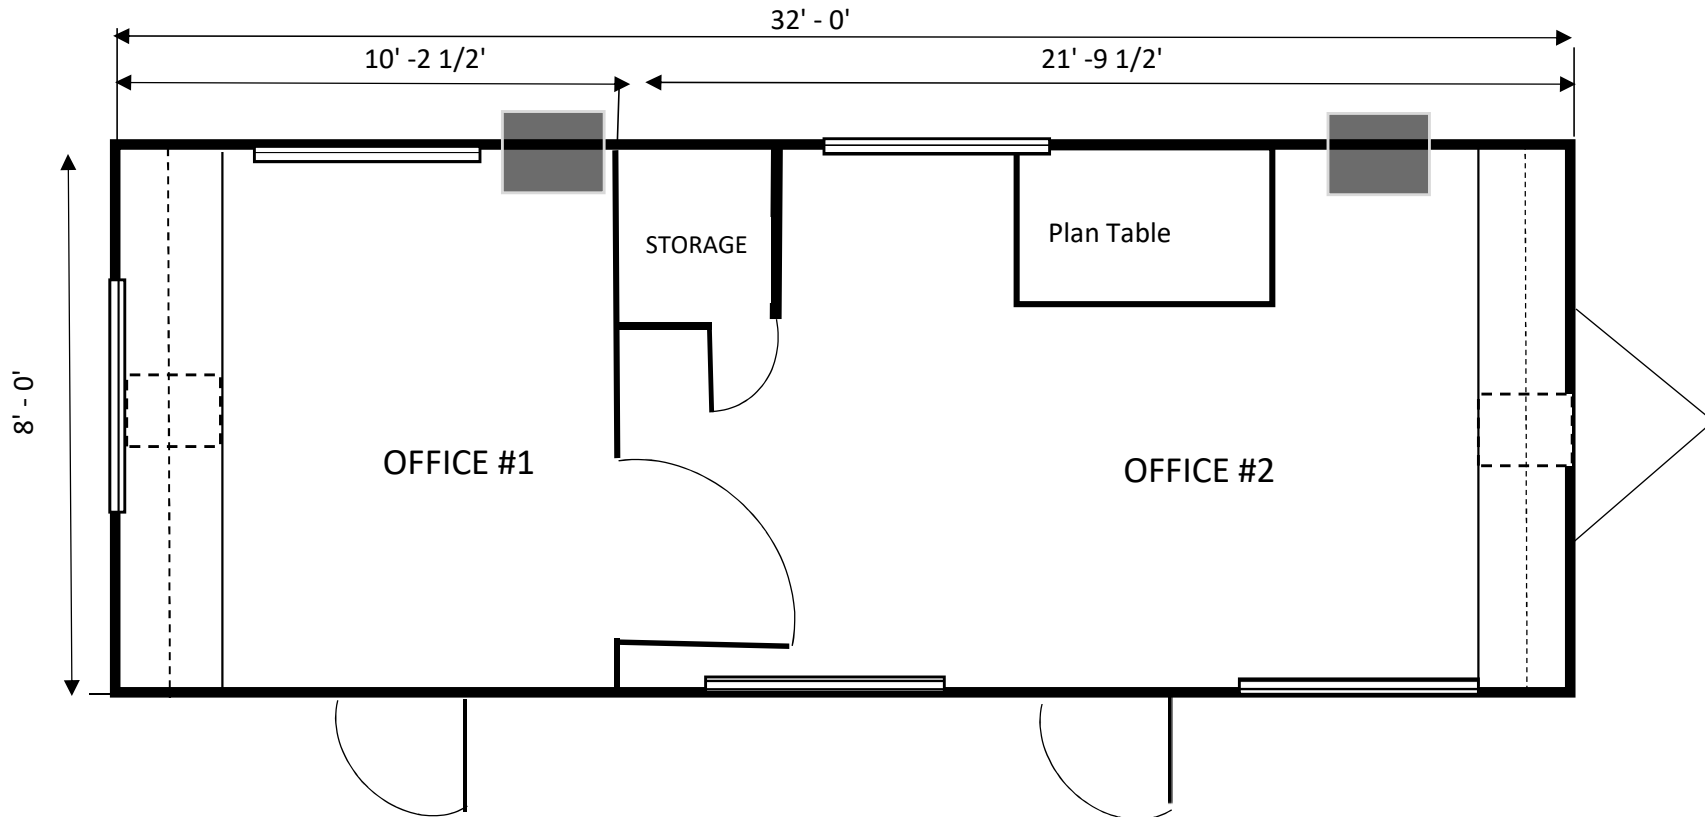

**MOBILE ON DEMAND STORAGE OF NY, INC.
8X32 OFFICE TRAILER**

(*Add additional 4 ft. on unit for the hitch)

Contact us at 631-289-6800 or Toll Free 800-542-4355

www.modsny.com

Most units include:

- | | | | | |
|-----------------|-----------------------------|--------------|------------------------|----------------------------|
| <i>Bathroom</i> | <i>Separate
offices</i> | <i>Desks</i> | <i>Plan
Tables</i> | <i>Heating
and A/C</i> |
|-----------------|-----------------------------|--------------|------------------------|----------------------------|