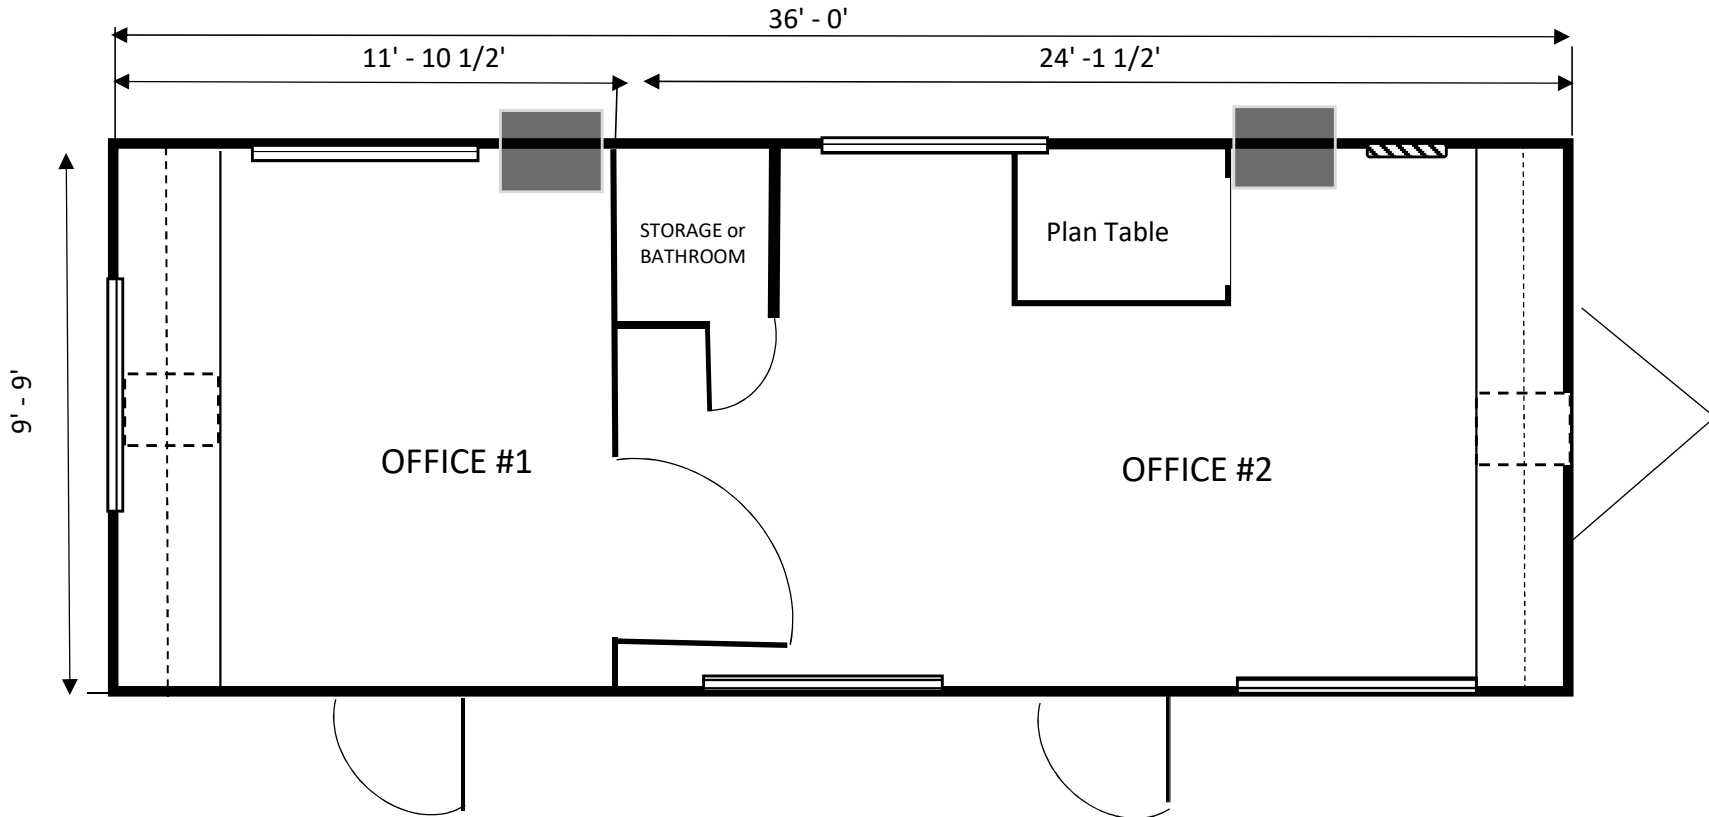

MOBILE ON DEMAND STORAGE OF NY, INC.
10X36 OFFICE TRAILER

(*Add additional 4 ft. on unit for the hitch)

Contact us at 631-289-6800 or Toll Free 800-542-4355

www.modsny.com

Most units include:

Bathroom

*Separate
offices*

Desks

*Plan
Tables*

*Heating
and A/C*