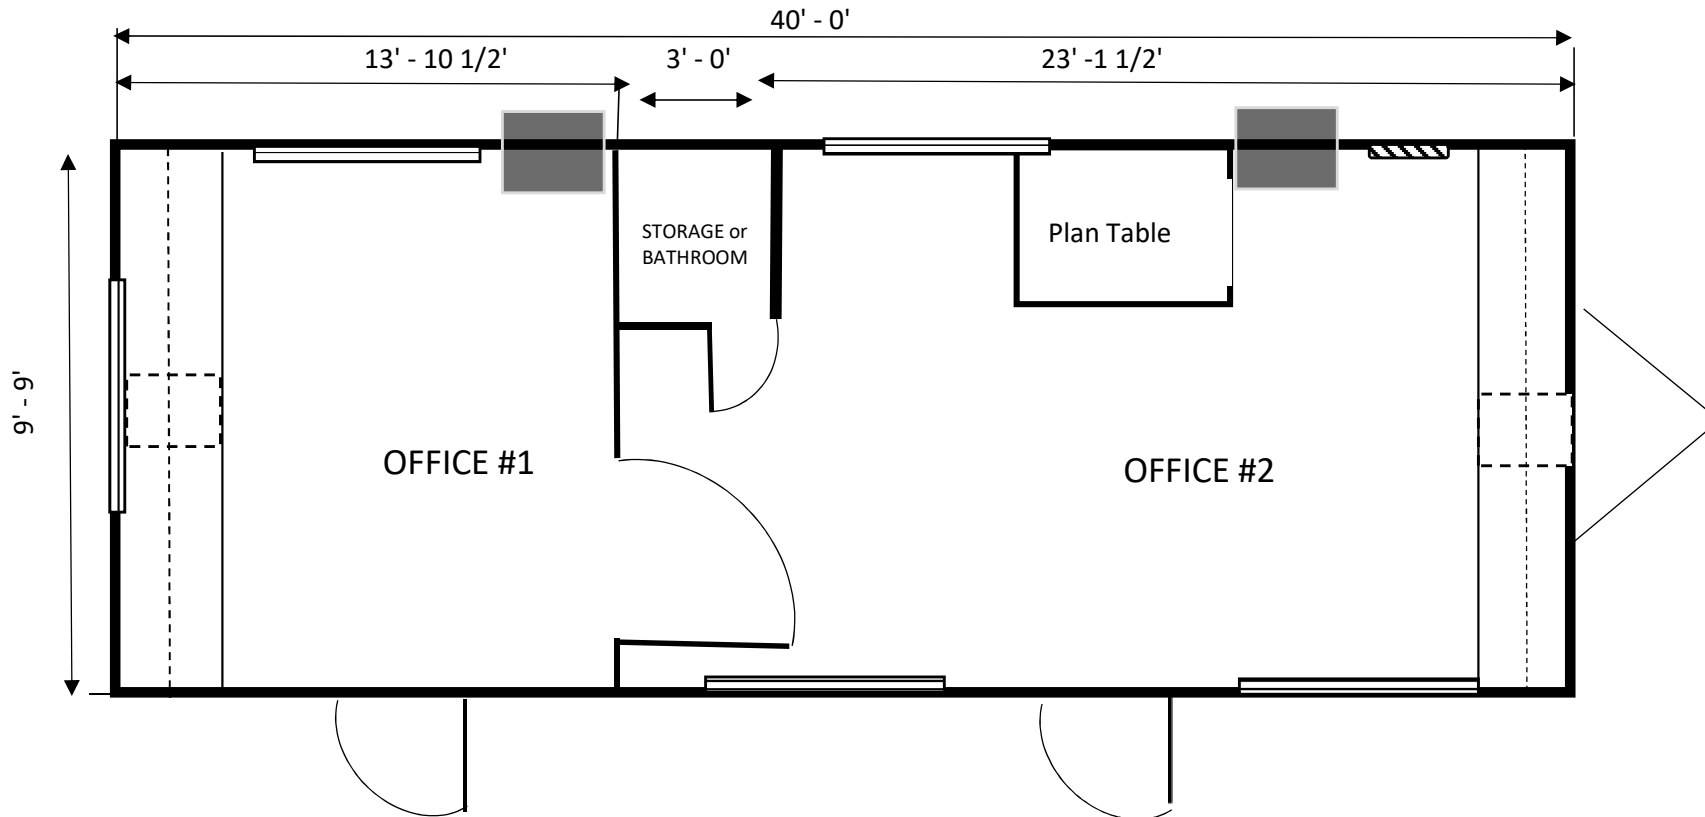

MOBILE ON DEMAND STORAGE OF NY, INC.
10X40 OFFICE TRAILER

(*Add additional 4 ft. on unit for the hitch)

Contact us at 631-289-6800 or Toll Free 800-542-4355
www.modsny.com
Most units include:

<i>Bathroom</i>	<i>Separate offices</i>	<i>Desks</i>	<i>Plan Tables</i>	<i>Heating and A/C</i>
-----------------	-------------------------	--------------	--------------------	------------------------