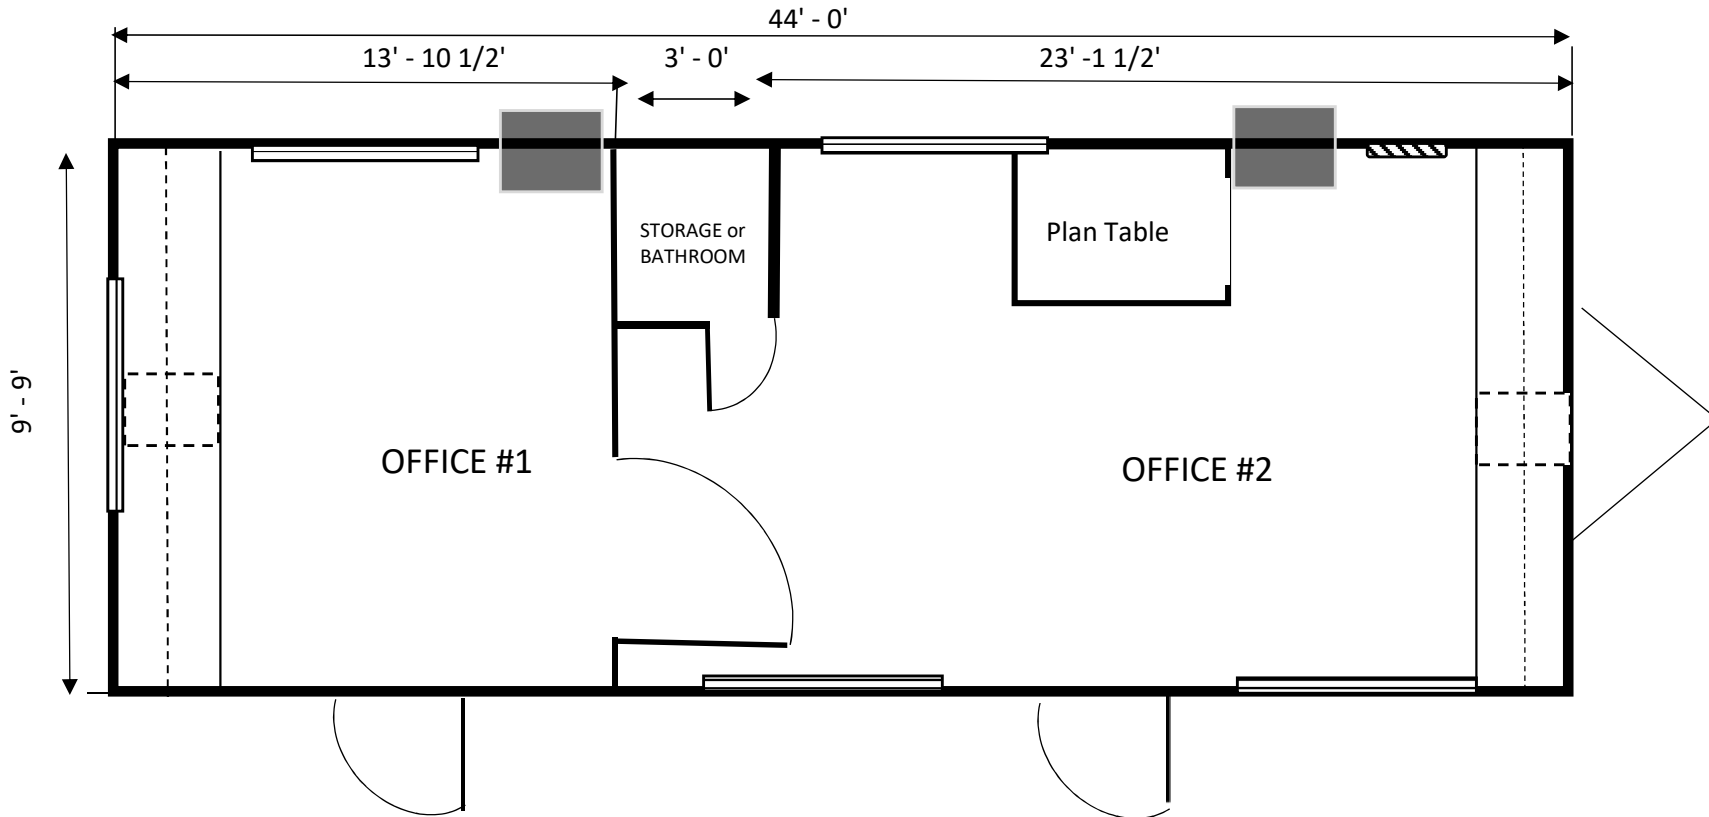

MOBILE ON DEMAND STORAGE OF NY, INC.
10X44 OFFICE TRAILER

(*Add additional 4 ft. on unit for the hitch)

Contact us at 631-289-6800 or Toll Free 800-542-4355

www.modsny.com

Most units include:

Bathroom

*Separate
offices*

Desks

*Plan
Tables*

*Heating
and A/C*