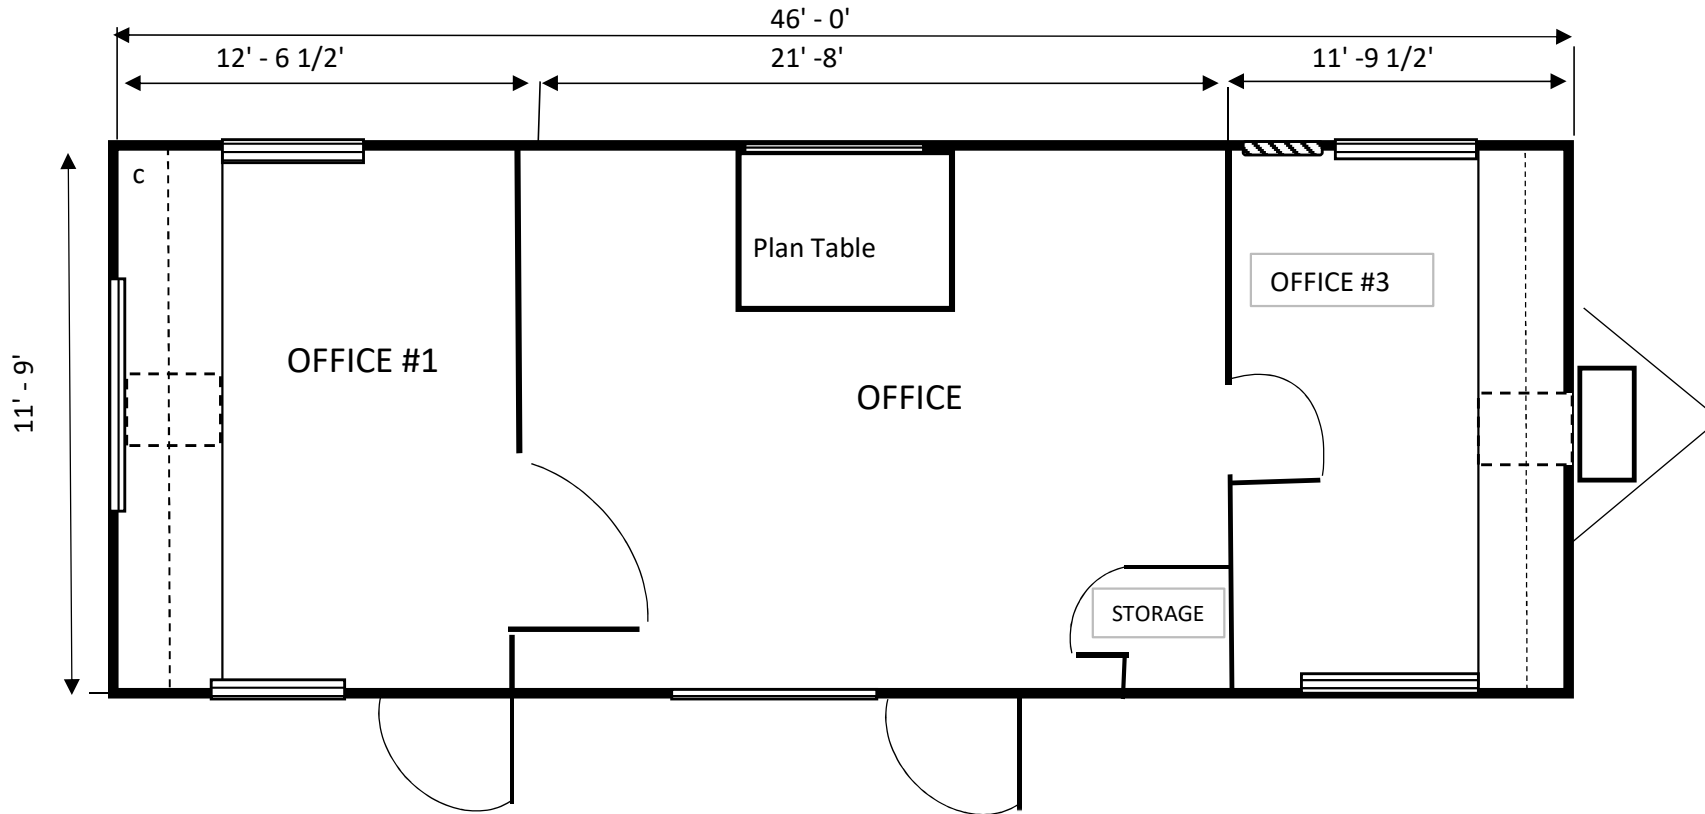

MOBILE ON DEMAND STORAGE OF NY, INC.
12X46 OFFICE TRAILER

(*Add additional 4 ft. on unit for the hitch)

Contact us at 631-289-6800 or Toll Free 800-542-4355

www.modsny.com

Most units include:

Bathroom

*Separate
offices*

Desks

*Plan
Tables*

*Heating
and A/C*