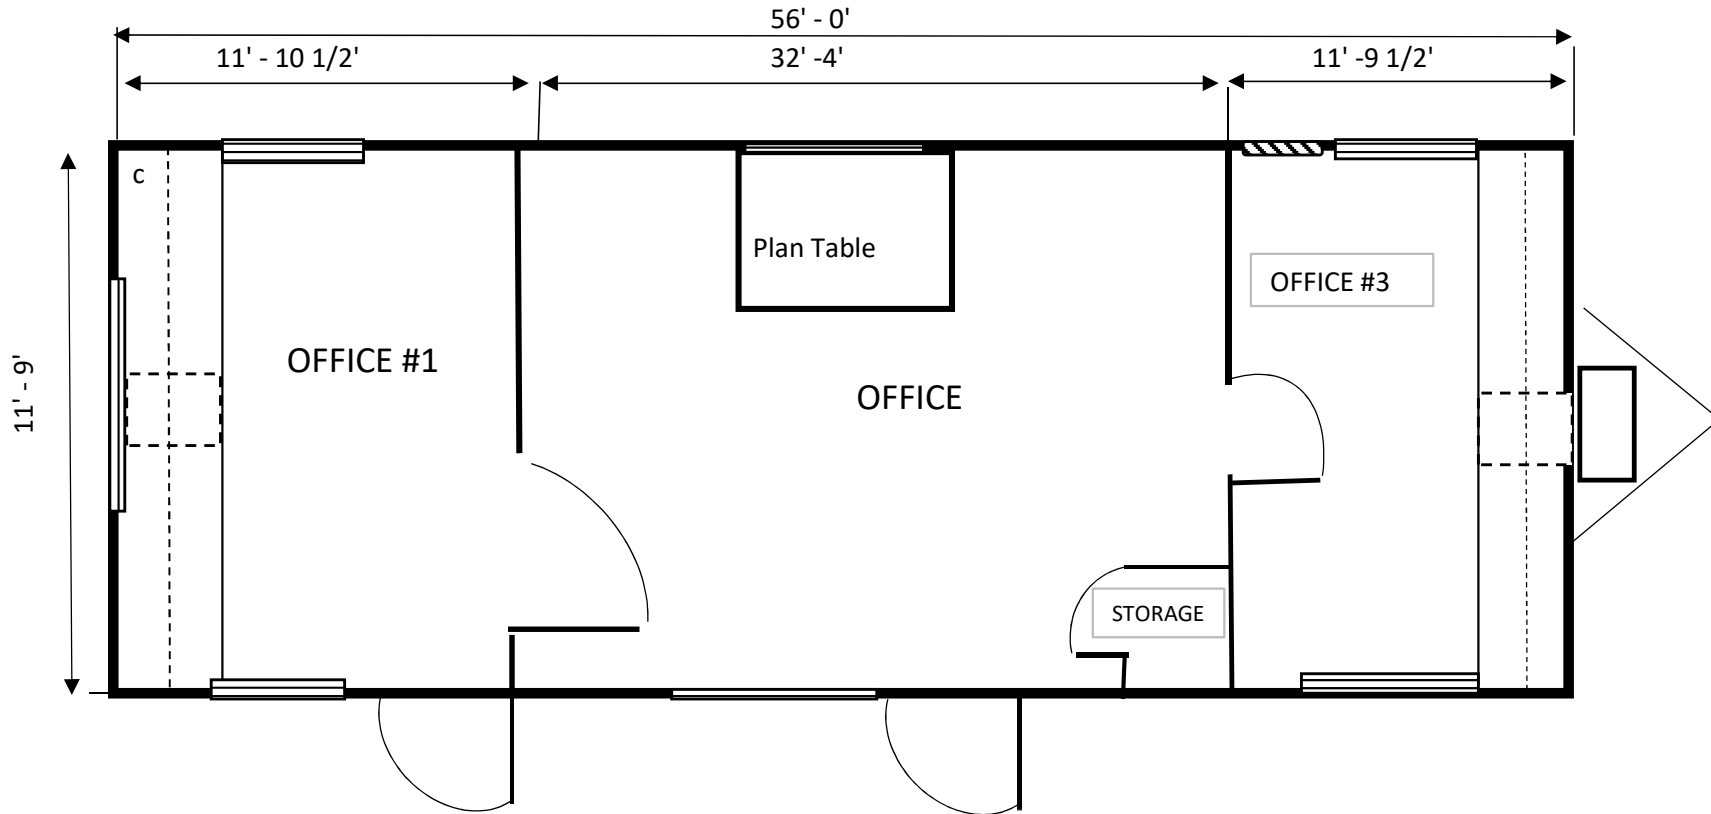

MOBILE ON DEMAND STORAGE OF NY, INC.
12X56 OFFICE TRAILER

(*Add additional 4 ft. on unit for the hitch)

Contact us at 631-289-6800 or Toll Free 800-542-4355

www.modsny.com

Most units include:

Bathroom

*Separate
offices*

Desks

*Plan
Tables*

*Heating
and A/C*